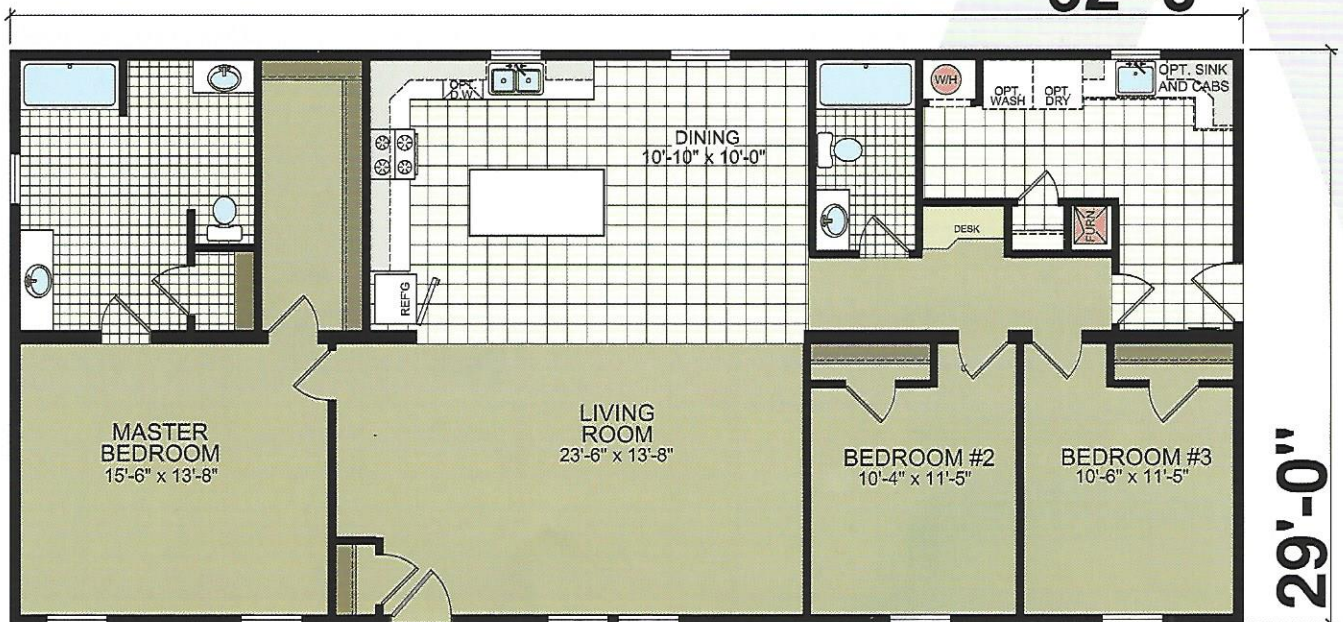

**CN961**

29' x 62'  
3 bed-2 bath  
1798 sq. ft.

Shown with optional exterior

62'-0"

29'-0"