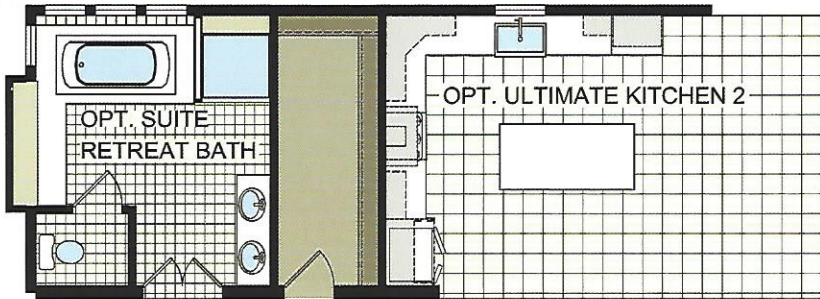

**CN961**

29' x 62'  
3 bed-2 bath  
1798 sq. ft.

Shown with optional exterior

62'-0"

29'-0"